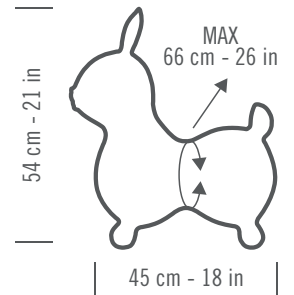

24 - Toys - Early Learning

Gyffy

AGE - YEARS
3+

80.06 Gyffy
colour: yellow ●
packaging: printed box
carton: 6 pcs
EAN: 8001698080062

Raffy

AGE - YEARS
3+

80.08 Raffy
colour: lime green ●
packaging: printed box
carton: 6 pcs
EAN: 8001698080086

80.09 Raffy
colour: pink ●
packaging: printed box
carton: 6 pcs
EAN: 8001698080093

Kody

AGE - YEARS
3+

75.01 Kody
colour: purple ●
packaging: printed box
carton: 6 pcs
EAN: 8001698075013

75.02 Kody
colour: orange ●
packaging: printed box
carton: 6 pcs
EAN: 8001698075020

Accessories

» Page 50