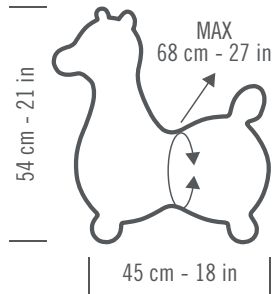

24 - Toys - Early Learning

Gyffy

AGE - YEARS
3+

80.06 Gyffy
colour: yellow ●
packaging: printed box
carton: 6 pcs
EAN: 8001698080062