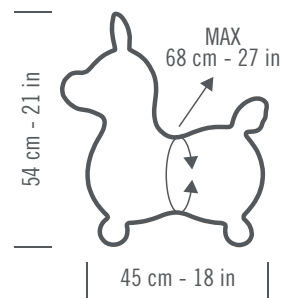

22 - Toys - Early Learning

Rody

AGE - YEARS
3+

80.02 Rody

colour: red ●
packaging: printed box
carton: 6 pcs
EAN: 8001698080024

70.12 Rody

colour: yellow ●
packaging: printed box
carton: 6 pcs
EAN: 8001698070124

70.13 Rody

colour: blue ●
packaging: printed box
carton: 6 pcs
EAN: 8001698070131

70.02 Rody

colour: green ●
packaging: printed box
carton: 6 pcs
EAN: 8001698070025

70.12

70.02

70.13

80.02

Why is Rody so special?

- - **Improves motor skills.** The Rody horse gives children playtime fun while building muscle and improving little one's motor skills. Bouncing strengthens the leg muscles, while improving arm and grip function as the child holds onto Rody's ears. Core strength builds as the rider moves to balance.
- - **Unique design.** The rounded shape, designed by a merging of spheres, ensures ultimate bounce and safety. Its unique design results in the center being contoured, allowing a naturally balanced and comfortable seat for the rider. Furthermore, the rounded design together with its smiling expression make it a lovable character which has an immediate appeal to children.
- - **Material safety and superior bouncing performance.** The material used, compliant with the most stringent European and US chemical regulations, is a perfect combination of strength, softness and elasticity in order to provide the best riding experience ever.
- - **Versatile like no one.** Thanks to the removable bases (Rocking Base and Speedy Base) you can transform your Rody either in a rocking horse or in a wheeled ride-on toy. In this way, you can increase its functions and extend the possibilities of use.