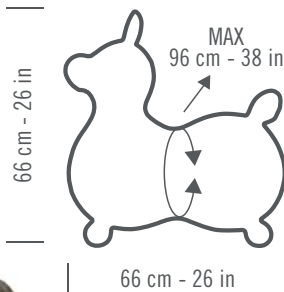

80.05 Rody Max

colour: orange ●
packaging: printed box
carton: 2 pcs
EAN: 8001698080055