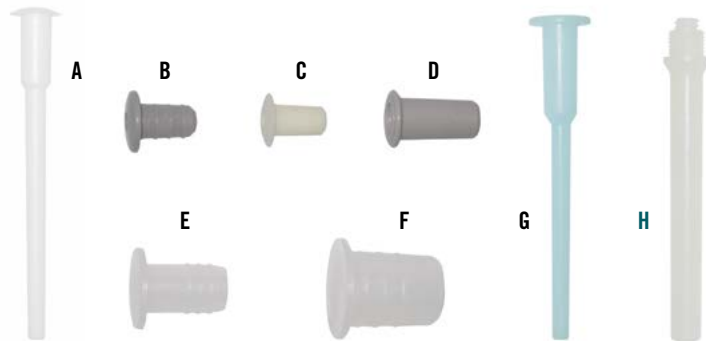

**99.36 Ball Support "M"**

+

**95.14 Disco Sport**

=

**99.42 Plugs**  
**A** Over Ball  
**B** Disco Sport/Disco Dome  
Core Balance/Sit On Air  
Movin' Step  
Multiactiv Stones  
**C** Softgym Over/Over Ki