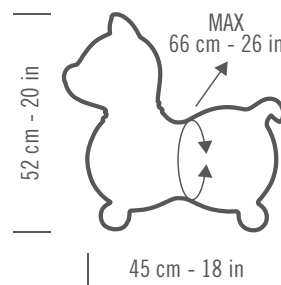

Kody

AGE - YEARS
3+

75.01 Kody
colour: purple ●
packaging: printed box
carton: 6 pcs
EAN: 8001698075013

75.02 Kody
colour: orange ●
packaging: printed box
carton: 6 pcs
EAN: 8001698075020