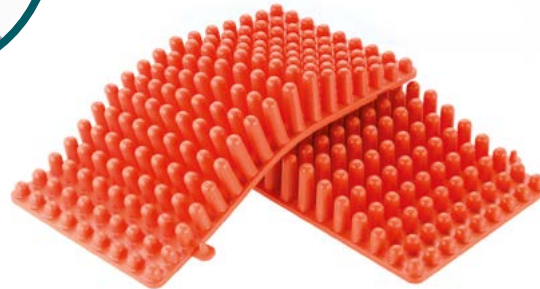

48 - Wellfit - Ergonomics - Low Impact Gym

Bene-Feet Mat

97.47 Bene-Feet Mat
size: 23 x 14 x 4 cm
set of 2 pcs
colour: orange ●
packaging: printed box
carton: 6 sets
EAN: 8001698097473