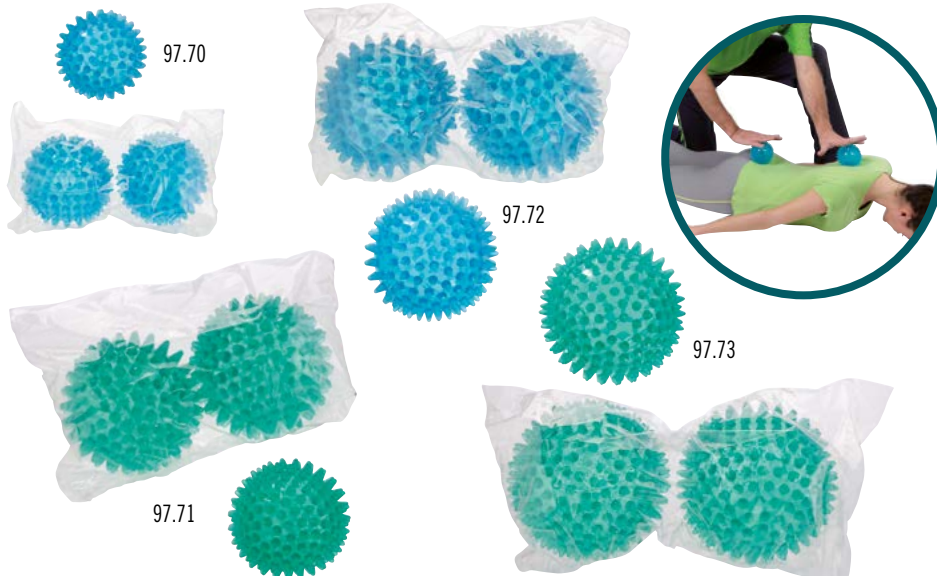

Reflexball Set

EU MEDICAL DEVICE
CLASS I

97.70 Reflexball Set 6
size: Ø 6 cm/40 gr
set of 2 pcs
colour: blue ●
packaging: polybag
exercise booklet included
carton: 50 sets
EAN: 8001698097701

97.71 Reflexball Set 8
size: Ø 8 cm/85 gr
set of 2 pcs
colour: green ●
packaging: polybag
exercise booklet included
carton: 24 sets
EAN: 8001698097718

97.72 Reflexball Set 9
size: Ø 9 cm/120 gr
set of 2 pcs
colour: blue ●
packaging: polybag
exercise booklet included
carton: 16 sets
EAN: 8001698097725

97.73 Reflexball Set 10
size: Ø 10 cm/150 gr
set of 2 pcs
colour: green ●
packaging: polybag
exercise booklet included
carton: 12 sets
EAN: 8001698097732