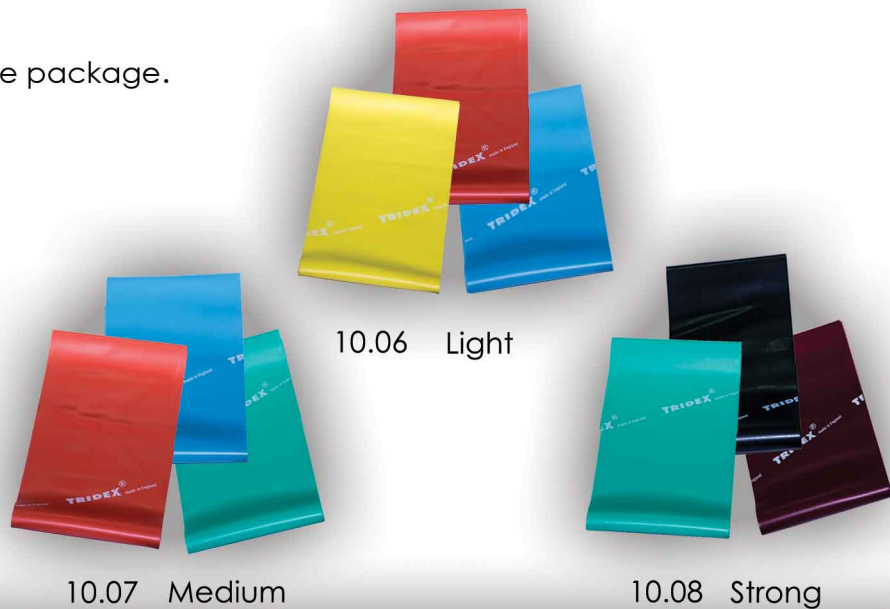

The Strength of TRIDEX Band

Colour	Strength	Length & Code			
Yellow	Extra Light	1.5meter	5meter	25meter	
Red	Light				
Blue	Medium				
Green	Strong				
Black	Extra Strong				
Plum	Super Strong				

The Length of TRIDEX Band

1.5meter

5meter

25meter

TRIDEX Band Trio

The combination of 3 types of strength in one package. (1.5meter each)

The Accessories

11.90 Deluxe foam handle in pair

11.91 Combi Strap

TRIDEX Cord with fixed deluxe handles

Deluxe foam handles are fixed to 120cm long tube.

Colour	Strength	Length & Code	
Red	Light	120cm 10.31	
Green	Medium	120cm 10.32	
Blue	Strong	120cm 10.33	
Black	Extra Strong	120cm 10.34	

Colour	Strength	Length & Code	
Red	Light	10.42	
Green	Medium	85cm	10.43
Blue	Strong	10.44	

TRIDEX Lexcord

Length of 100cm attached with 2 foam handles, simplified into a fit size design available in 3 different tensions.