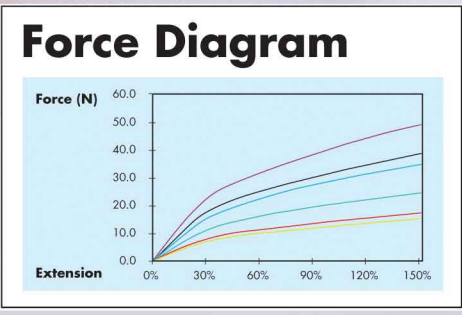

Made in England 

TRIDEX[®] made in England

England

COMPLIANT WITH
93/42 CEE
MEDICAL DEVICE
CLASS I

Band

- Suitable for Therapy, Sport and Fitness training.
- Providing 1.5m, 5m and 25m in length.
- Combi strap, Shin pad and foam handle to enhance the variety of exercises.
- Various tensions allow user to progress according to fitness conditions.