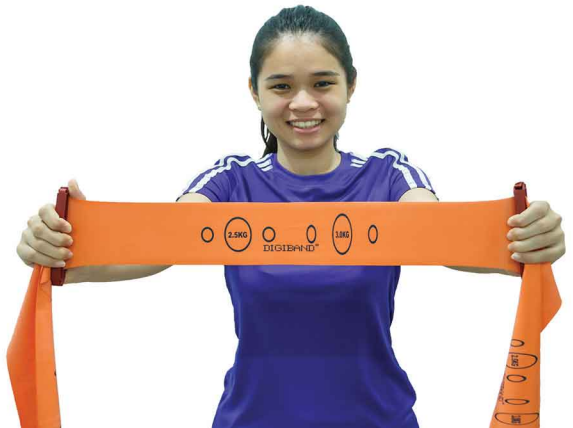

- 4D PUTTY is a resistive exercise putty with excellent quality and consistence.
- 4D PUTTY is clean, non toxic, non oily and will leave no colour or residue on the user.
- Each colour signifies a specific stiffness and strength for different needs by the user.
- Ideal for improving strength in fingers and hands for both children and adults.
- 4D PUTTY is designed to be squeezed, stretched, twisted, pinched and many movements.
- 4D PUTTY is a great tool for strengthening and fine motor training as defined by healthcare professionals.

Colour	Strength	Weight & Code					
Pink	Extra Light		13.00		13.10		13.20
Yellow	Light		13.01		13.11		13.21
Red	Medium	65gram	13.02	100gram	13.12	450gram	13.22
Green	Strong		13.03		13.13		13.23
Blue	Extra Strong		13.04		13.14		13.24

DIGIBAND®

Resistance band with digital force indicator for daily fitness training and therapy

Elastic resistance bands have been used in therapy , sport and daily fitness training for around 20 years. This practical device has now been refined. The powermarking specially printed on the DIGIBAND, is a unique feature when the oval has changed into a circle by pulling the band

It shows that the desired strength indicated has been applied. So it is now possible to work out with precision ,to repeat the exercise accurately and to measure the training success.

Colour	Strenght	Weight	Lenght & Code			
Yellow	Medium	1.0 - 1.5 kg		12.01		12.11
Jade Green	Strong	1.5 - 2.0 kg	2.4meter	12.02	25meter	12.12
Orange	Very Strong	2.5 - 3.0 kg		12.03		12.13
Ruby Blue	Super Strong	3.4 - 5.0 kg				12.14